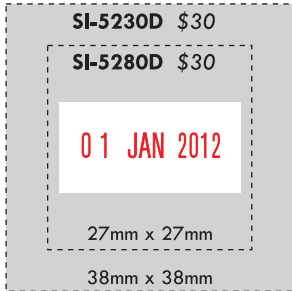

Max Dater Stamp

Self Inking

C-43T/24 \$30
40mm

C-43T/12 \$30
40mm

S600D \$45
S300D \$30