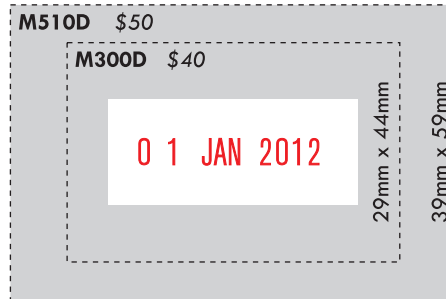

Max Dater Stamp

Self Inking

C-43T/24 \$30
40mm

C-43T/12 \$30
40mm

S600D \$45
S300D \$30