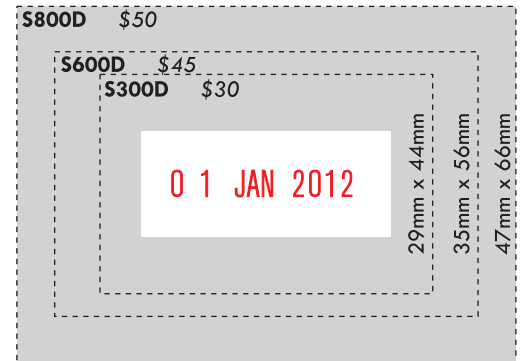

Max Dater Stamp

Self Inking

C-43T/24 \$30
40mm

C-43T/12 \$30
40mm

S600D \$45
S300D \$30