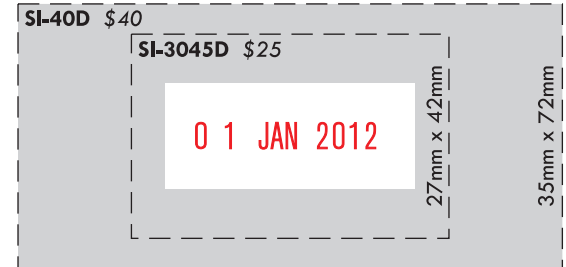

Max Dater Stamp

Self Inking

C-43T/24 \$30
40mm

C-43T/12 \$30
40mm

S600D \$45
S300D \$30