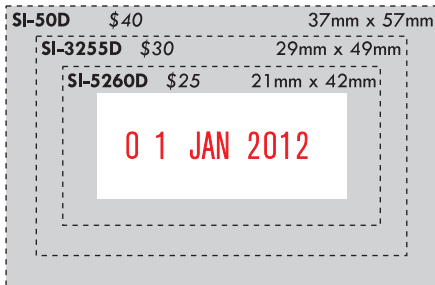

Max Dater Stamp

Self Inking

C-43T/24 \$30
40mm

C-43T/12 \$30
40mm

S600D \$45
S300D \$30