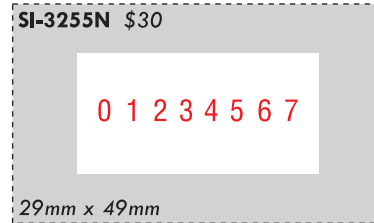

Max Dater Stamp

Self Inking

C-43T/24 \$30
40mm

C-43T/12 \$30
40mm

S600D \$45
S300D \$30